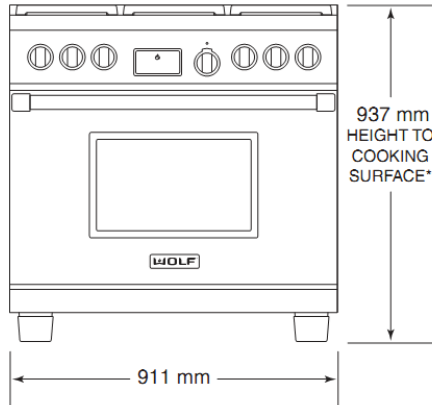

Dual Fuel Ranges

914 mm RANGE

*LEGS AND CASTERS ALLOW FOR HEIGHT ADJUSTMENT UP TO 991 mm

SIDE VIEW—ALL RANGES

מידות כלליות לדגם 914 מ"מ

DF36

DUAL FUAL

דגשים להתקנה

Oven Specifications			
INTERIOR CAPACITY			L
457 mm Oven			71
762 mm Oven			127
914 mm Oven			153
INTERIOR DIMENSIONS	W	H	D
457 mm Oven	356 mm	419 mm	483 mm
762 mm Oven	635 mm	419 mm	483 mm
914 mm Oven	762 mm	419 mm	483 mm

Burner Rating	kW	kW
SURFACE BURNERS	HIGH	SIMMER
Large	4.8	.3
(1) Small	2.7	.1
OPTIONAL FEATURES	NATURAL	LP
Infrared Charbroiler	5.6	5.15
Infrared Griddle/Teppan-Yaki	5.6	5.15
French Top	4.8	4.0

914 mm Dual Fuel Range